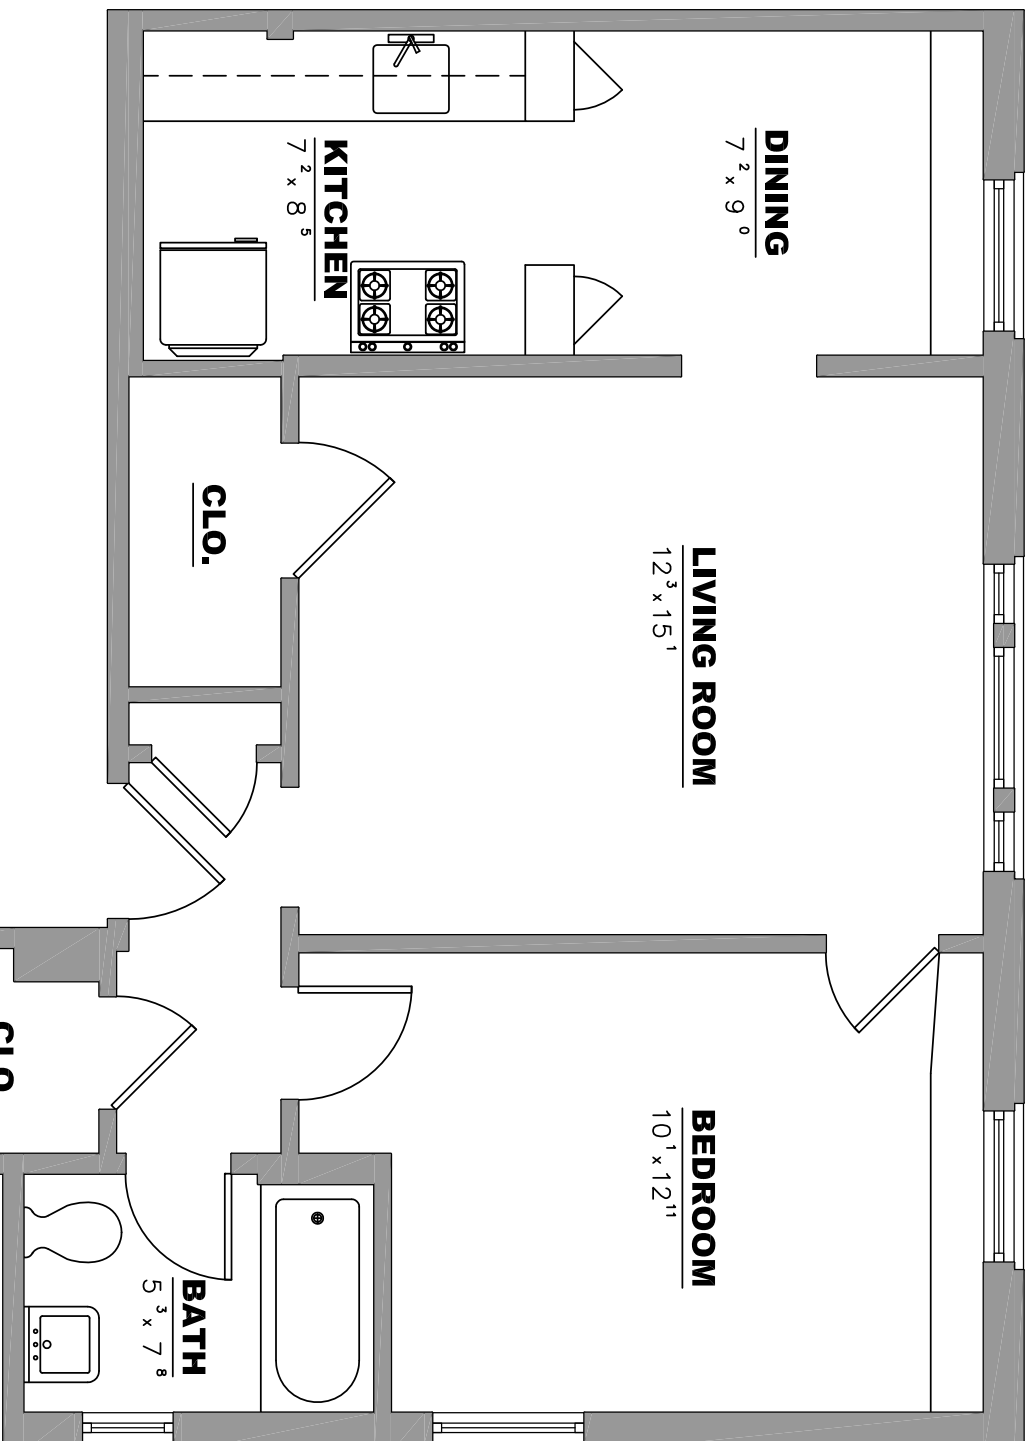

**ABERDEEN APARTMENTS**  
4628 BAYARD STREET PITTSBURGH, PA 15213

**LARGE 1-BEDROOM APARTMENT**

**605 SQ.FT.**

20 FEET